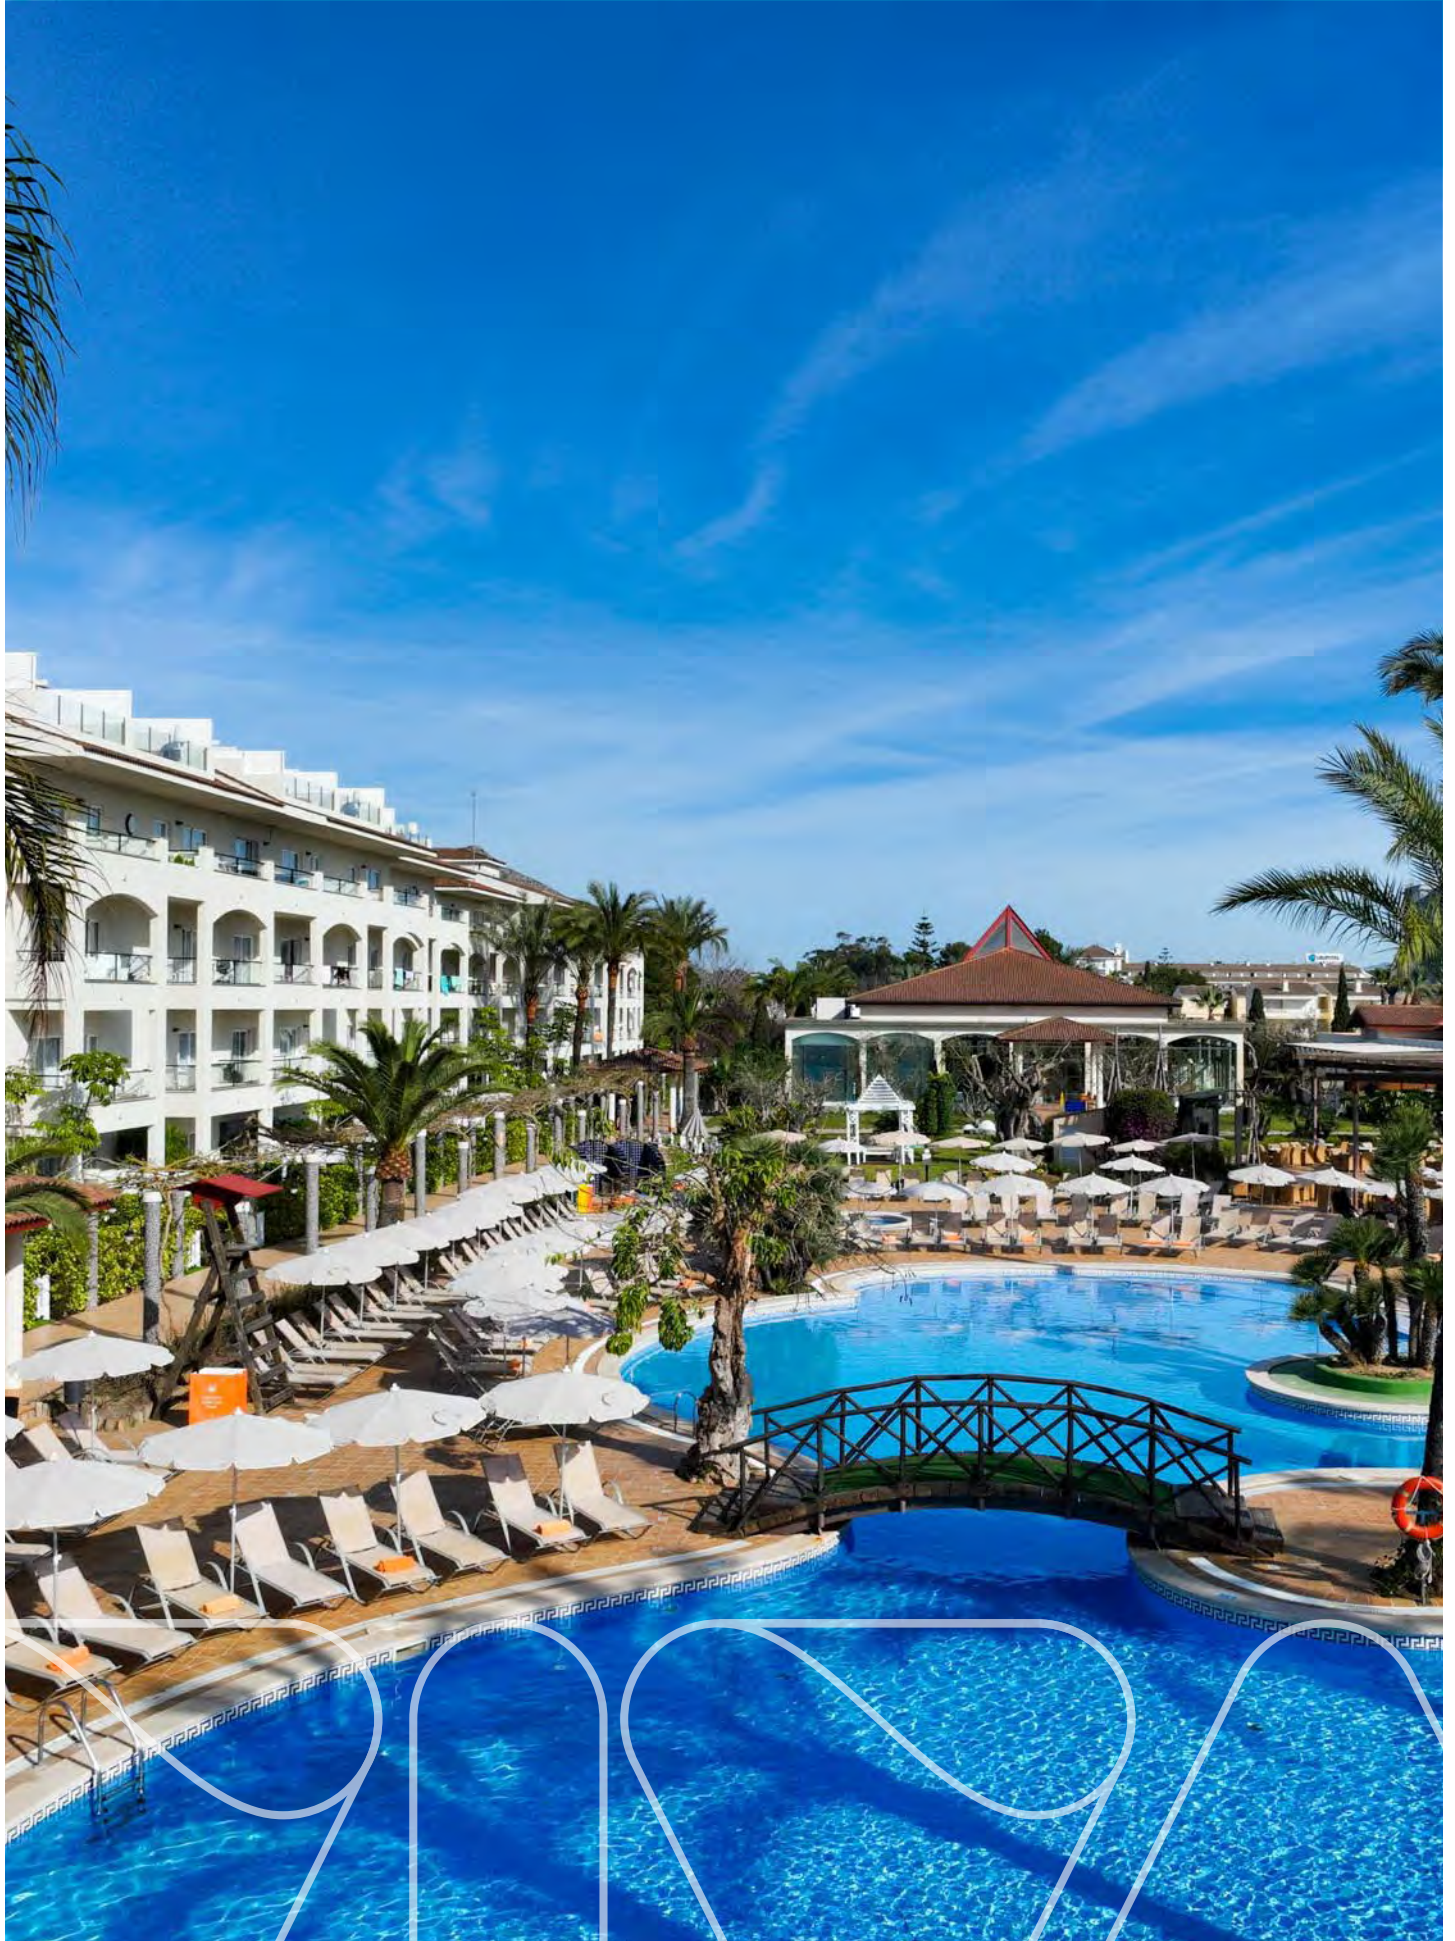

HOTEL BLUE & SPA
****