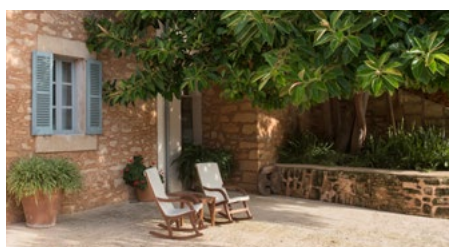

PREDI SON JAUMELL HOTEL RURAL

FACILITIES FOR HANDICAPPED

- 1 Junior Suite Garden
- Public rooms
- Bathrooms
- Ramps

SPA & WELLNESS

- Massages and beauty treatments

REZEPTION

- 24h. service
- Free WiFi in the entire hotel
- Bikes and helmets for adults and children
- Nordic Walking canes